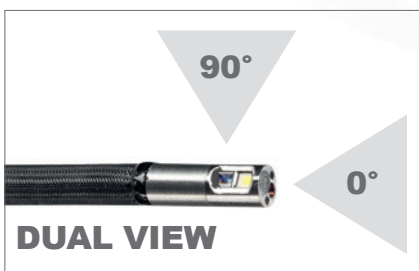

www.proxis-ndt.sk

iCONCEPTS
IMAGING SOLUTIONS

PROXIS Slovakia
www.proxis-ndt.sk

XLED PRO

DUAL VIEW
Videoscope System

Technical data

iCAPTURE PRO

Display size:	7.0"
Display resolution:	1024x600 Pixel
Operating system:	EIOS (Endoscopic Imaging Operating System)
interface:	USB
Power supply, primary:	Rechargeable Li-ion battery
Power supply, secondary:	12V adapter (optional accessories)
Storage:	intern 16GB / USB (16GB in delivery)
Video format:	MPEG4 (.avi)
Image format:	BMP (.bmp), JPEG (.jpg), PNG (.png)

OTHER DATA

Ergonomics:	rotatable + swiveling
Weight:	1.28Kg
Dimensions:	see below
Housing:	Rugged PU with rubber shock protection
Tip operating temperature:	-25°C to +80°C /140°C less than 5 Minutes
System operating temperature:	-25°C to +46°C
Storage temperature:	-25°C to +60°C
Relative humidity:	95% less than - non condensing

XLED PRO DUAL VIEW

Sensor AIT Advanced Image Sensor

PROBES (mm)

	4,0	6,0
Working length (m)	1,5 - 4,0	1,5 - 7,5
Direction of view	0°/90°	0°/90°
Articulation (4-way)	4-way	4-way