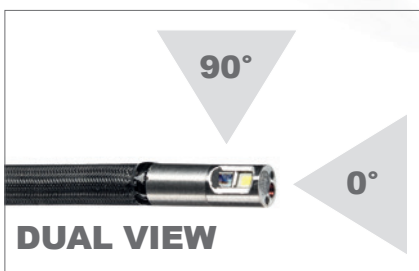

www.proxis-ndt.sk

iCONCEPTS
IMAGING SOLUTIONS

PROXiS Slovakia
www.proxis-ndt.sk

XLED PRO

DUAL VIEW
Videoscope System

Technical data

iCAPTURE PRO

Display size:	7.0"
Display resolution:	1024x600 Pixel
Operating system:	EIOS (Endoscopic Imaging Operating System)
interface:	USB
Power supply, primary:	Rechargeable Li-ion battery
Power supply, secondary:	12V adapter (optional accessories)
Storage:	intern 16GB / USB (16GB in delivery)
Video format:	MPEG4 (.avi)
Image format:	BMP (.bmp), JPEG (.jpg), PNG (.png)

OTHER DATA

Ergonomics:	rotatable + swiveling
Weight:	1.28Kg
Dimensions:	see below
Housing:	Rugged PU with rubber shock protection
Tip operating temperature:	-25°C to +80°C /140°C less than 5 Minutes
System operating temperature:	-25°C to +46°C
Storage temperature:	-25°C to +60°C
Relative humidity:	95% less than - non condensing

XLED PRO DUAL VIEW

Sensor AIT Advanced Image Sensor

PROBES (mm)

	4,0	6,0
Working length (m)	1,5 - 4,0	1,5 - 7,5
Direction of view	0°/90°	0°/90°
Articulation (4-way)	4-way	4-way